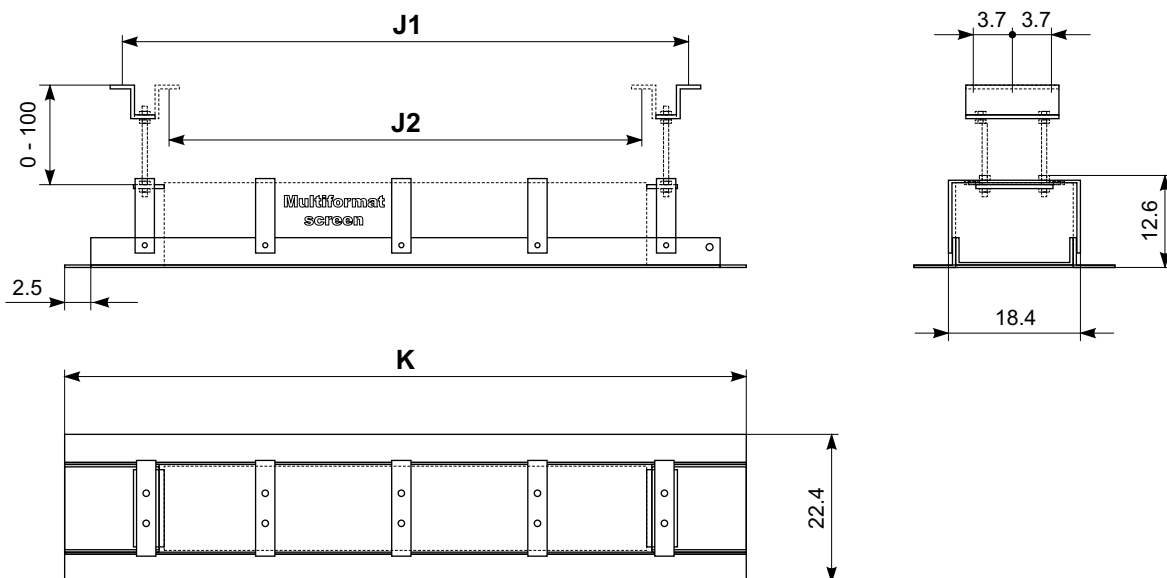

Multiformat screen - accessories

Installation frame

Dimensions in cm

Multiformat screen - width	200	240	270	300
J1	234.6	274.6	304.6	334.6
J2	217.4	257.4	287.4	317.4
K	249	289	319	349

Mounting set for ceiling distance 100 cm